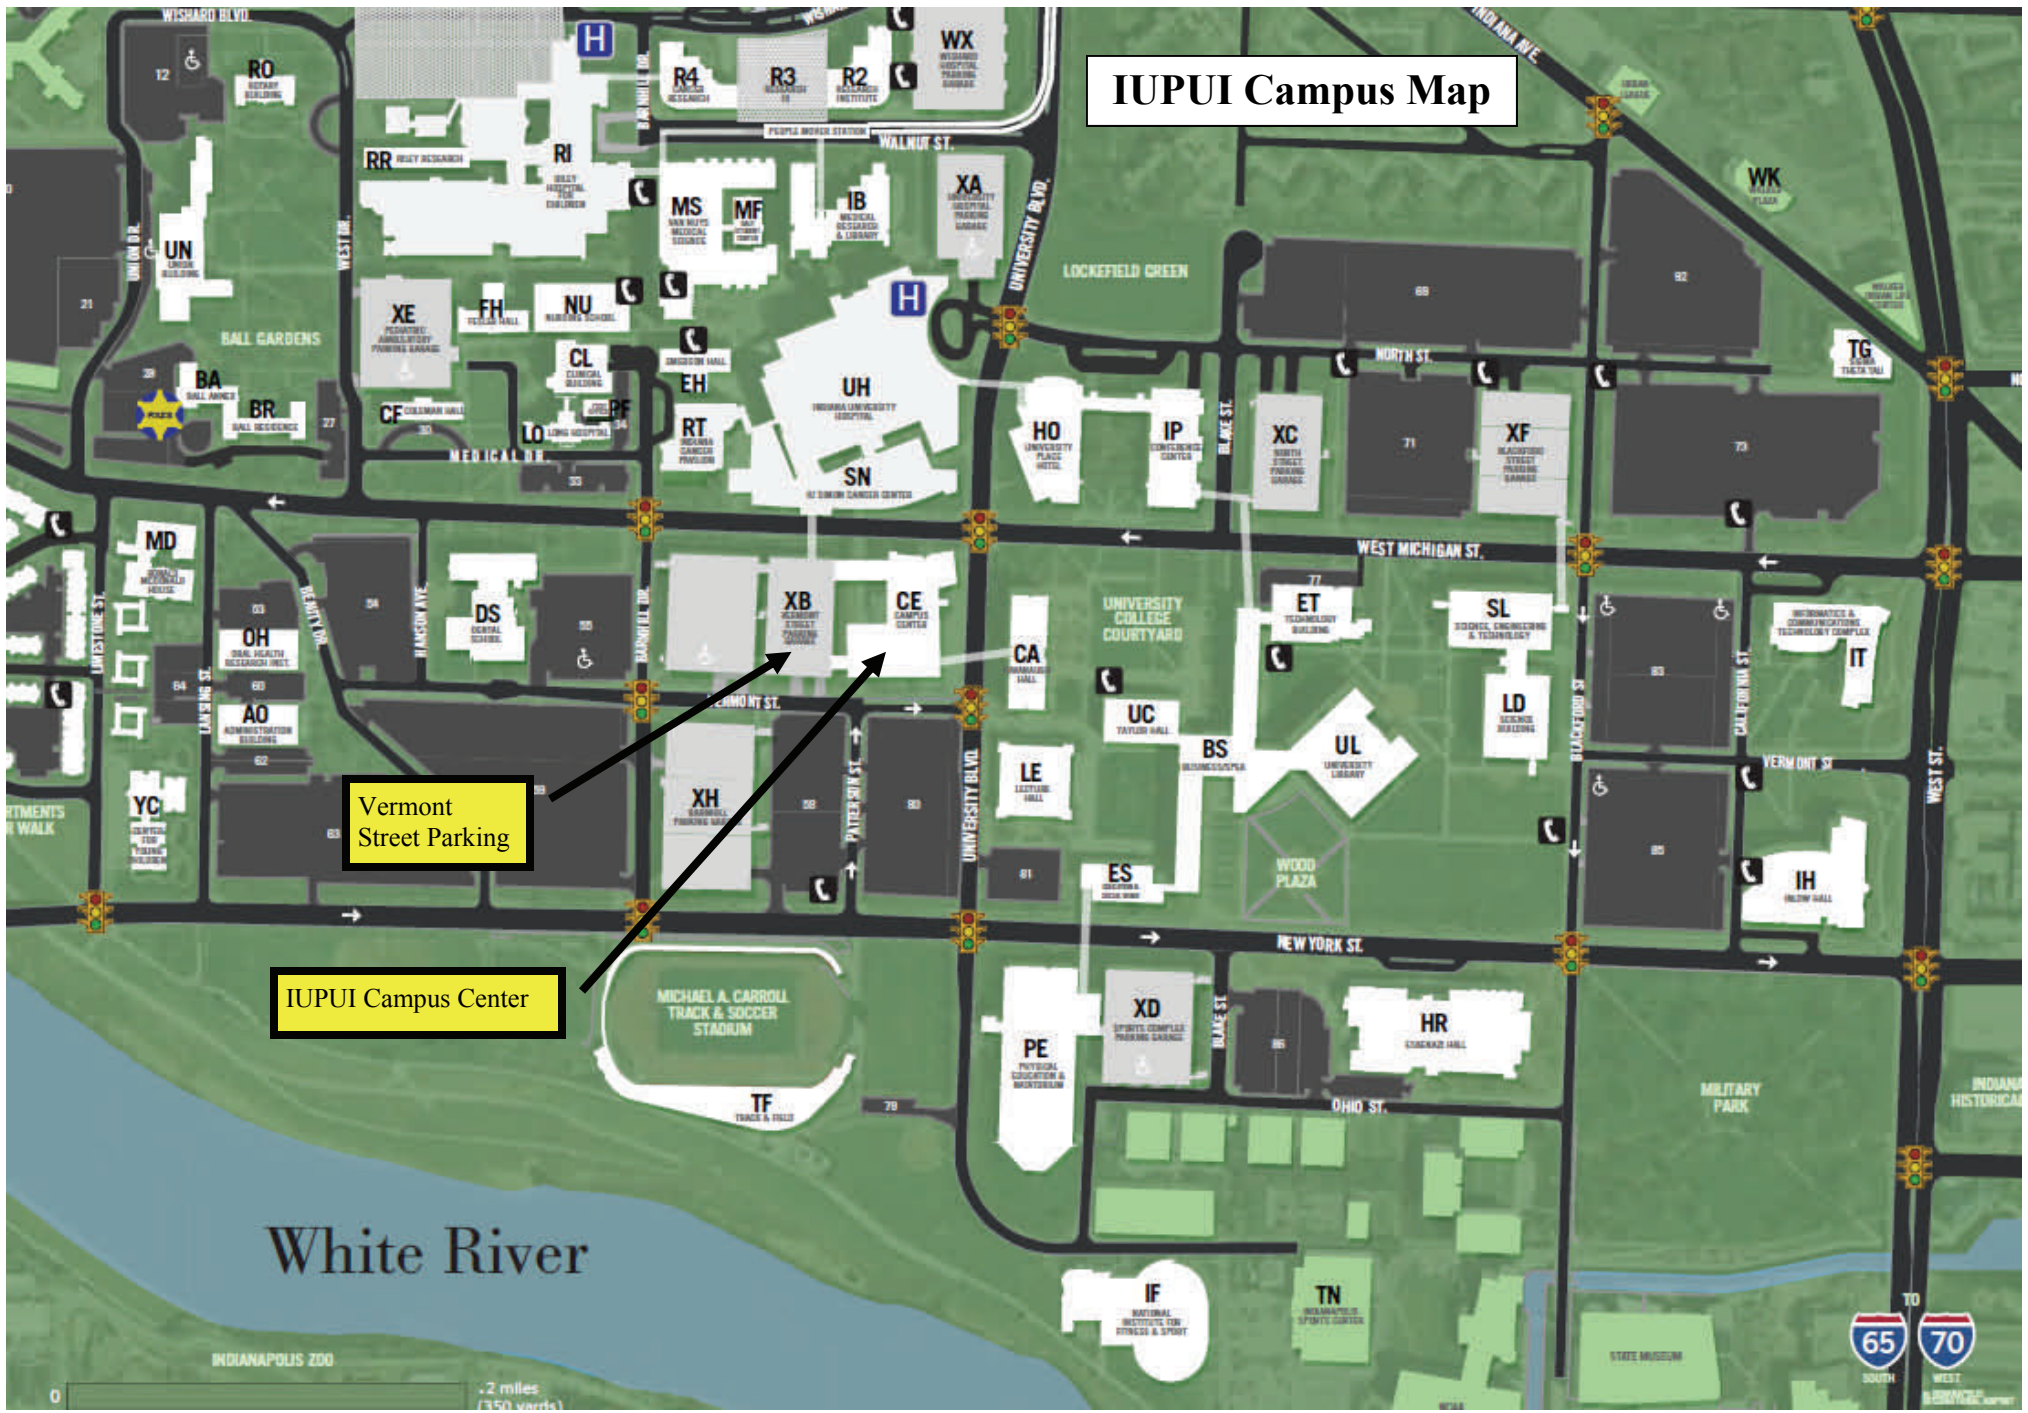

# IUPUI Campus Map

Vermont Street Parking

IUPUI Campus Center

White River

0 1/2 miles (350 yards)